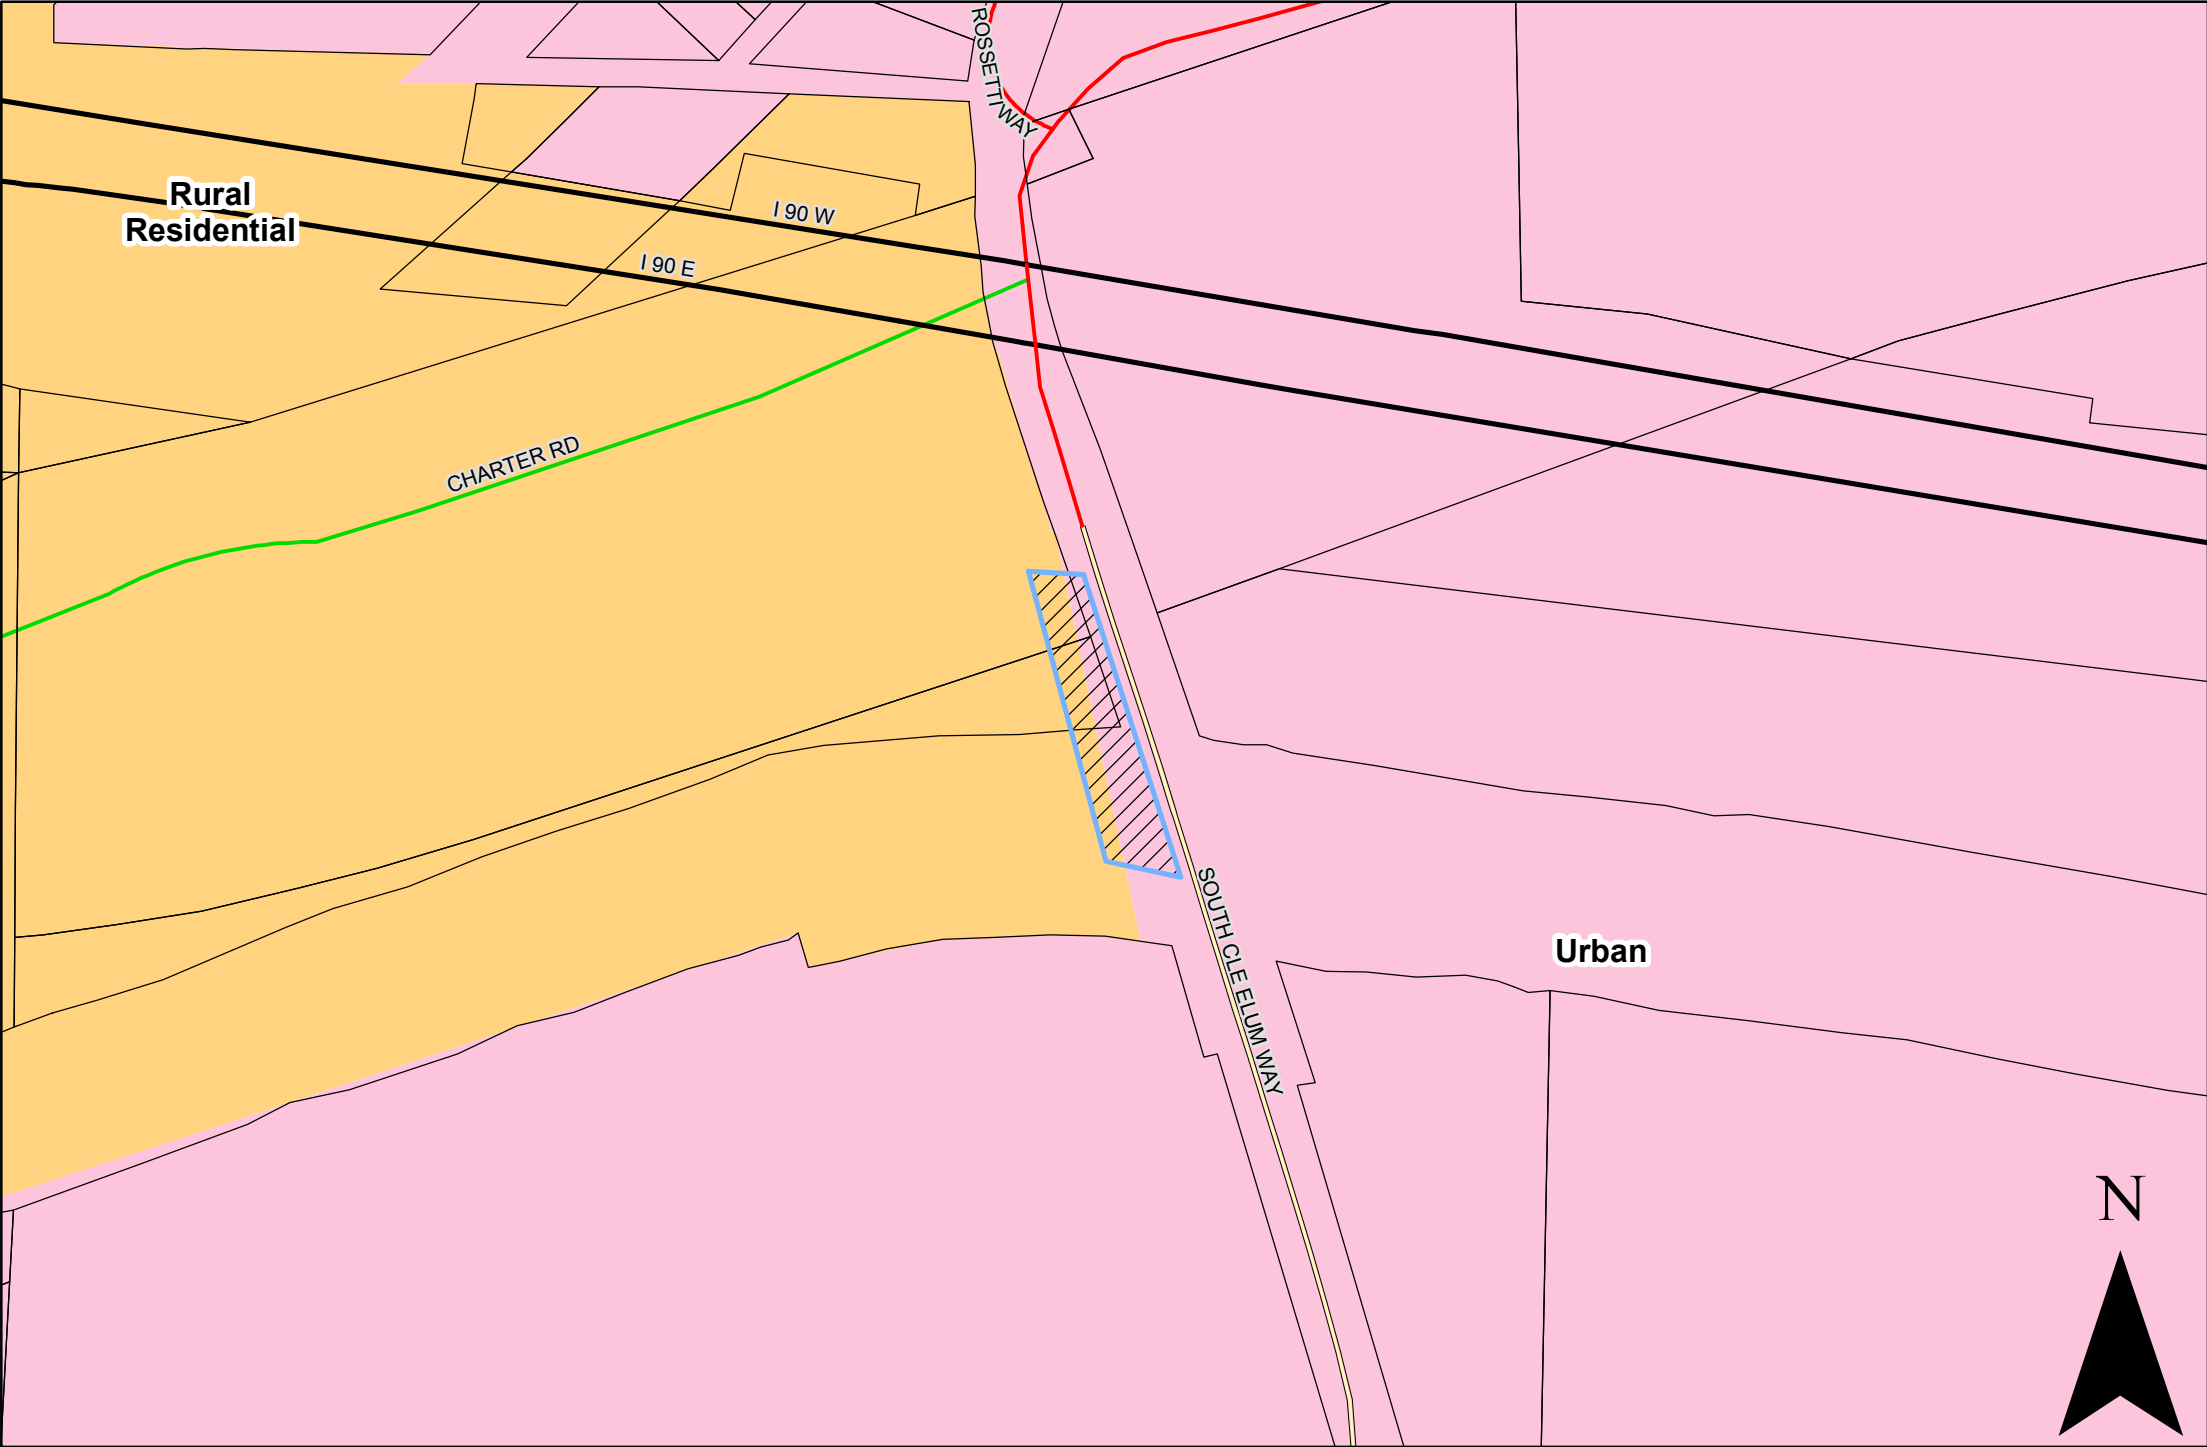

SX-18-00023 City of Cle Elum

1:2,000

Comprehensive Plan Land Use